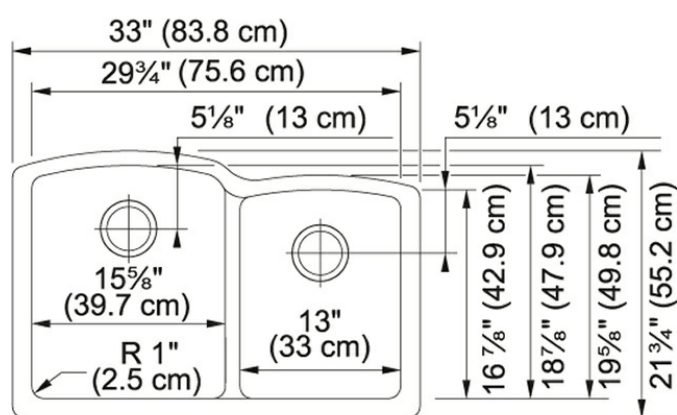

Ellipse ELG160MOC Granite Mocha

Extreme durability meets efficient design in the Ellipse Granite series.

Product Picture

Technical Drawing

Product Dimensions

Minimum Cabinet Size	36"
----------------------	-----

General Information

Type of Material	Granite
Number of Bowls	2

Article Numbers

FUN#	125.0384.316
US Part Number	ELG160MOC